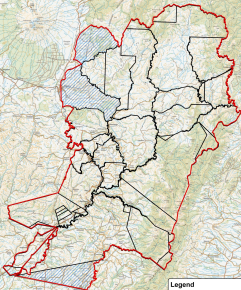

Mōkai Pātea Nui Tonu Area of Interest

Legend

-  Mōkai Pātea Area of Interest
-  Block Boundaries
-  Shared Blocks

Source: from the 2014 Data Service and selected for its use under the Creative Commons Attribution 4.0 International license